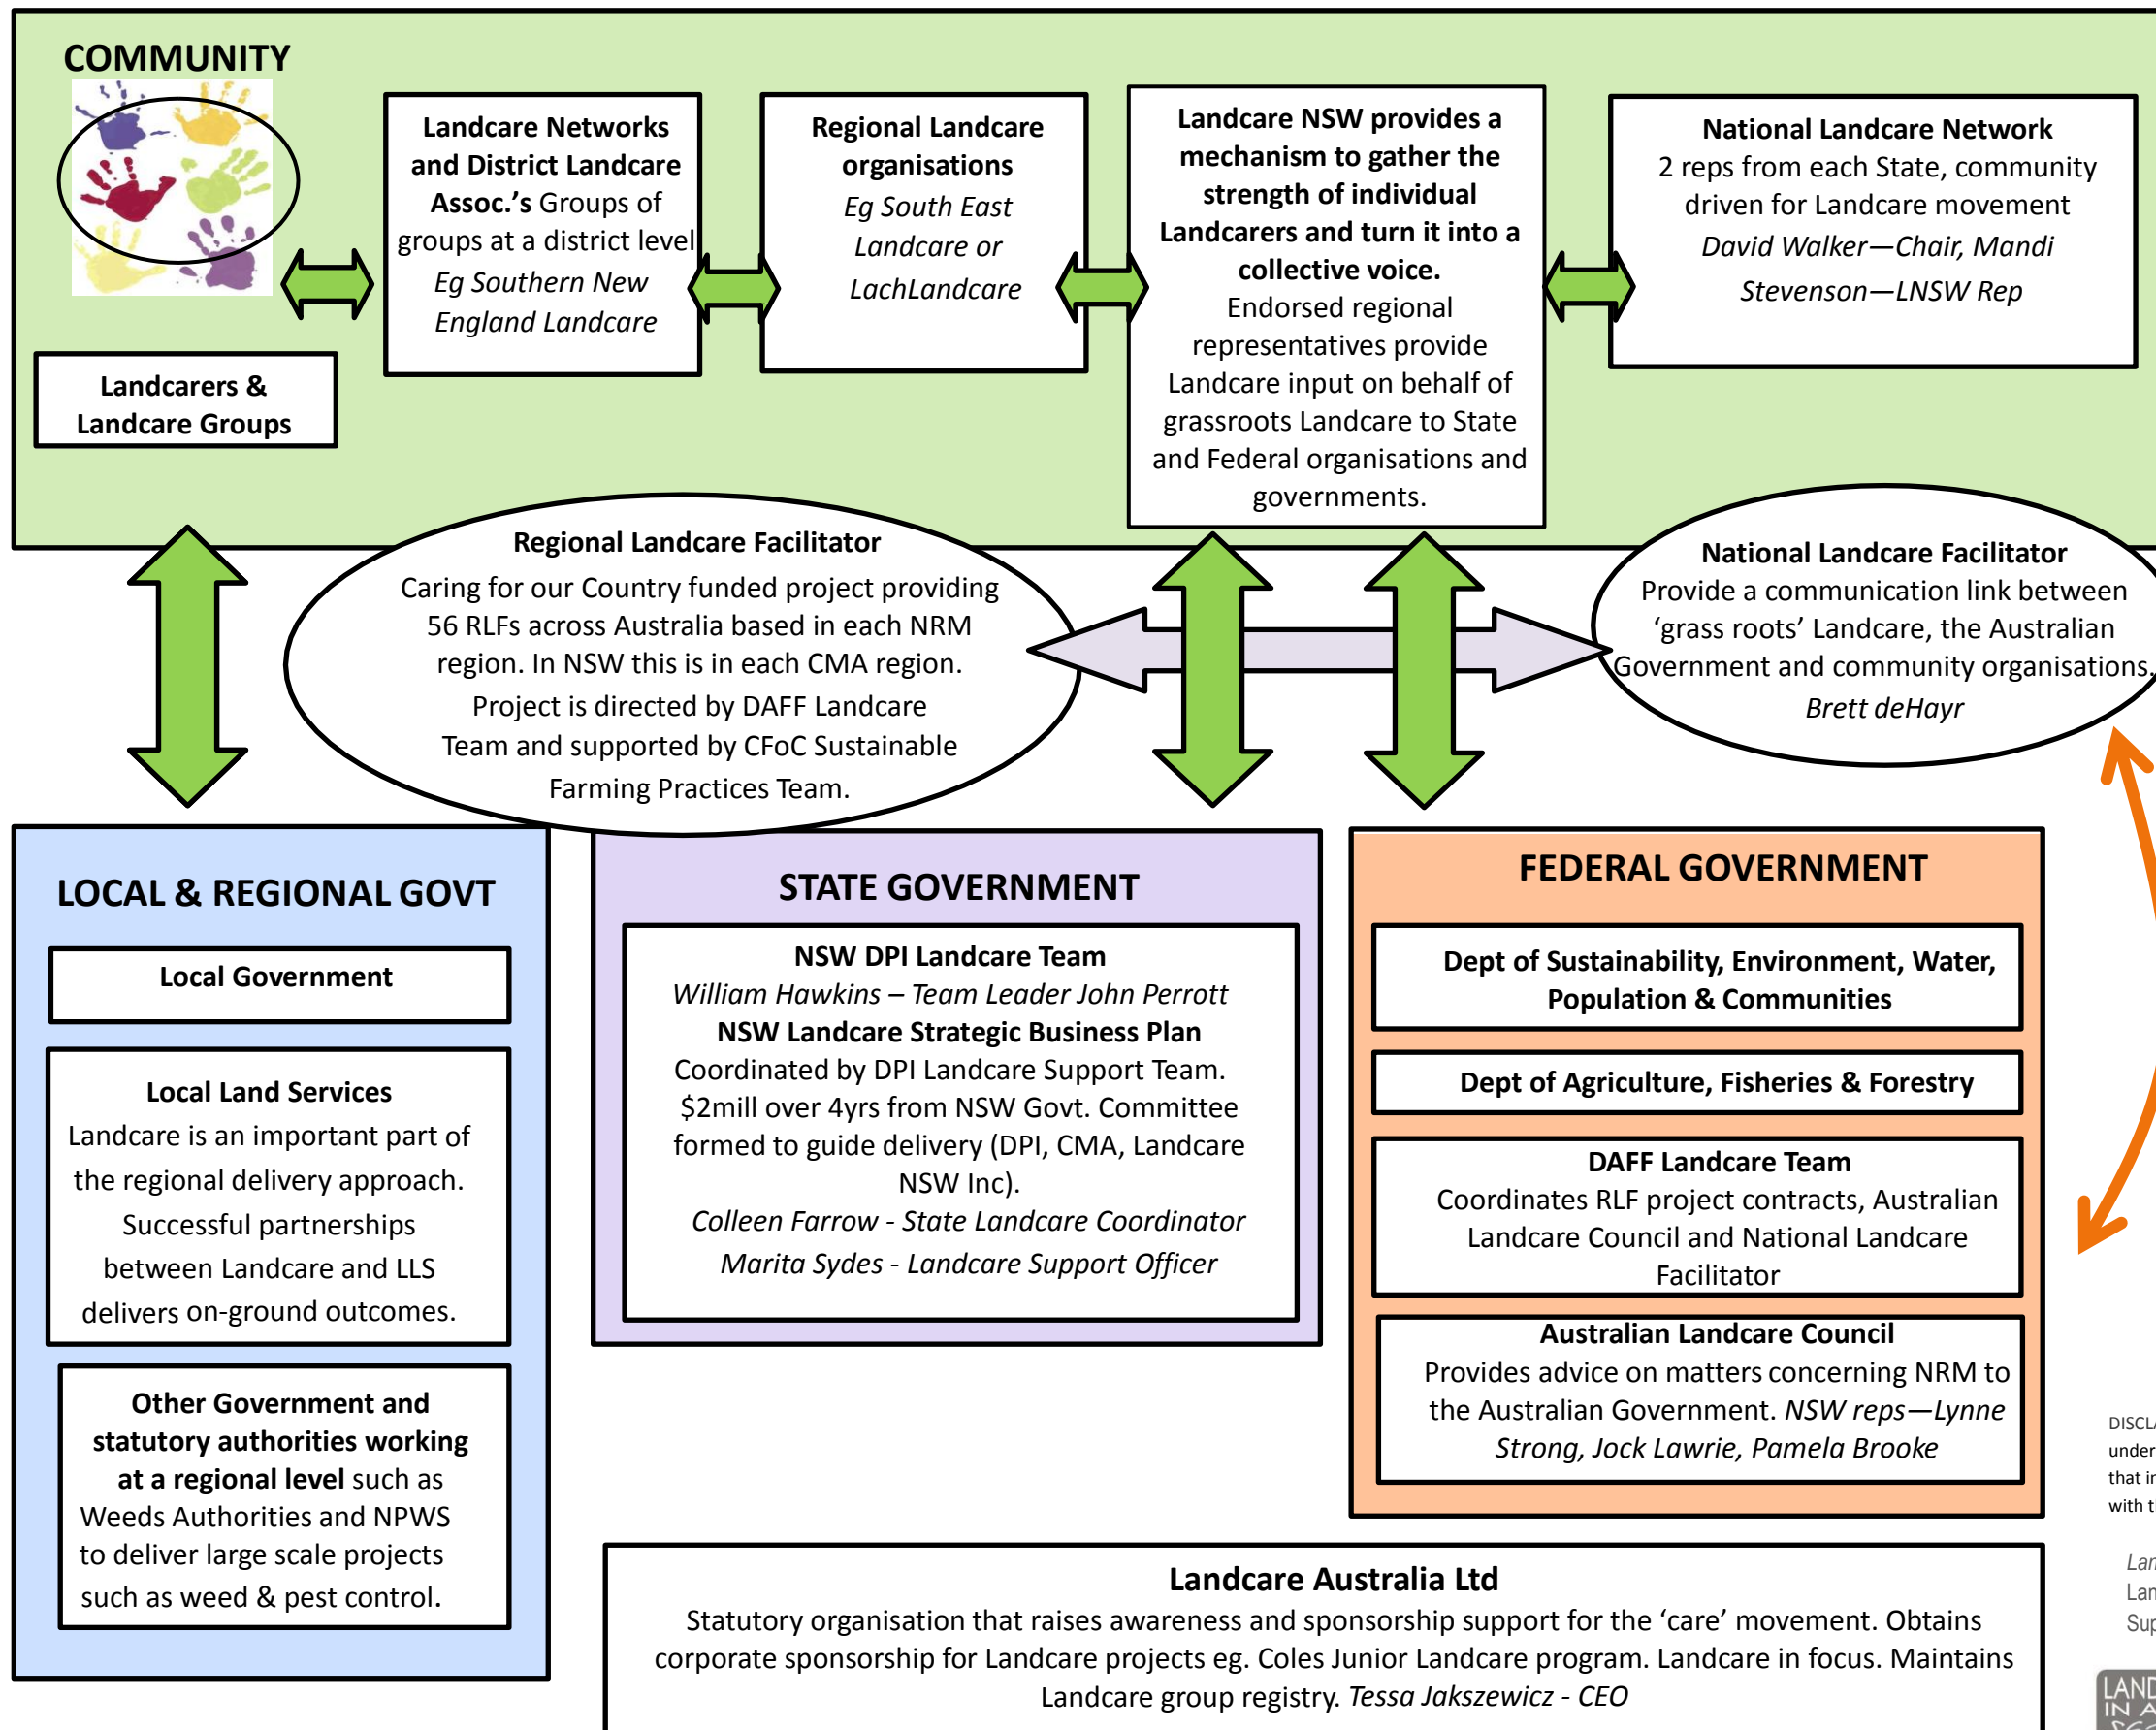

Map of Landcare Framework in Australia

ABOUT THE MAP

The Map of Landcare Framework in Australia* is an ideal resource for Landcare staff and committee members to develop a thorough understanding of the Landcare landscape.

It is recommended that Landcare Networks include the framework map in induction kits for those joining the organisation's team.

* This resource has been developed with thanks to Colleen Farrow, Chris Cumming, Danielle Littlewood and Sonia Williams.

DISCLAIMER: The information contained in this publication is based on knowledge and understanding at the time of June 2014. However, users are reminded of the need to ensure that information upon which they rely is up to date and to check currency of the information with the appropriate officer of Landcare NSW.

Landcare in a Box: an initiative of the National Landcare Network, resourced by NSW Landcare Support Program and funded by NSW DPI.

Department of Primary Industries